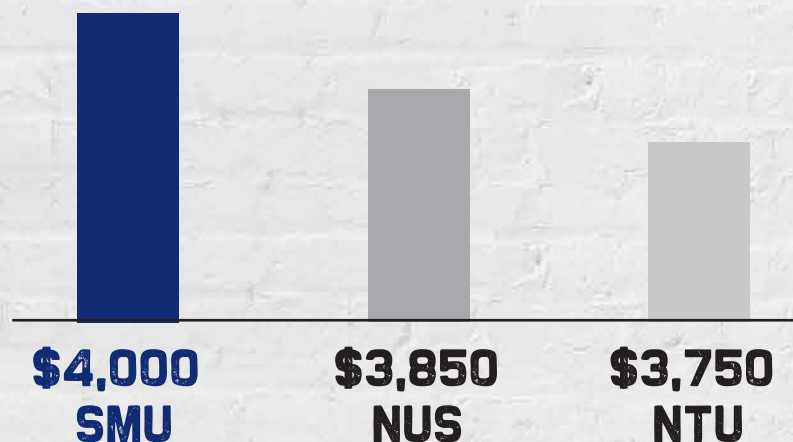

GRADUATE EMPLOYMENT SURVEY [GES] RESULT 2021

Source: Graduate Employment Survey jointly conducted by the local Autonomous Universities

OVERALL MEAN GROSS MONTHLY STARTING SALARY BY UNIVERSITY (SGD)

OVERALL MEDIAN GROSS MONTHLY STARTING SALARY BY UNIVERSITY (SGD)

Strongest Graduate Employability Outcomes in Singapore

SMU graduates are highly sought after by top employers locally and internationally. In the 2021 Joint Graduate Employment Survey (GES) conducted by SMU and the other Autonomous Universities, our graduates again emerged with one of the best starting salaries and strongest employment rates in Singapore amongst all Singapore government-funded universities.