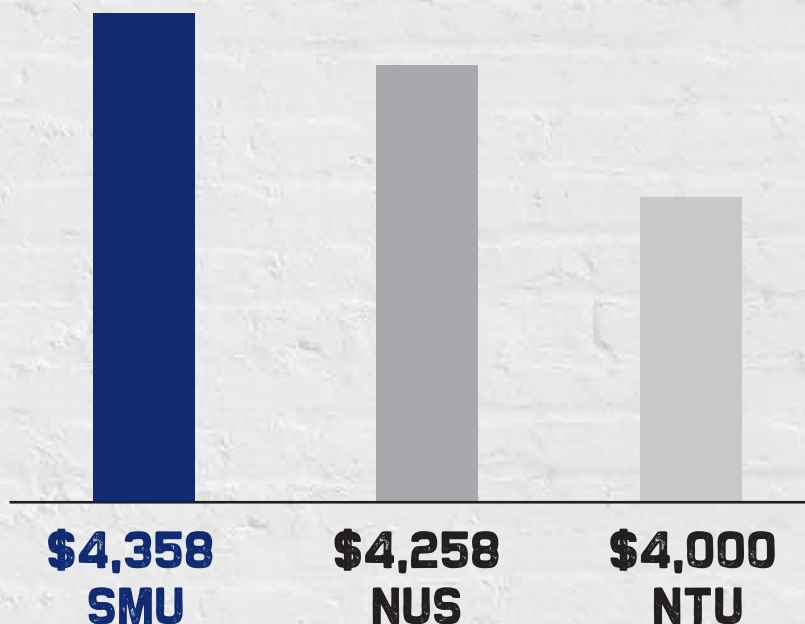

GRADUATE EMPLOYMENT SURVEY [GES] RESULT 2021

Source: Graduate Employment Survey jointly conducted by the local Autonomous Universities

OVERALL MEAN GROSS MONTHLY STARTING SALARY BY UNIVERSITY (SGD)

OVERALL MEDIAN GROSS MONTHLY STARTING SALARY BY UNIVERSITY (SGD)